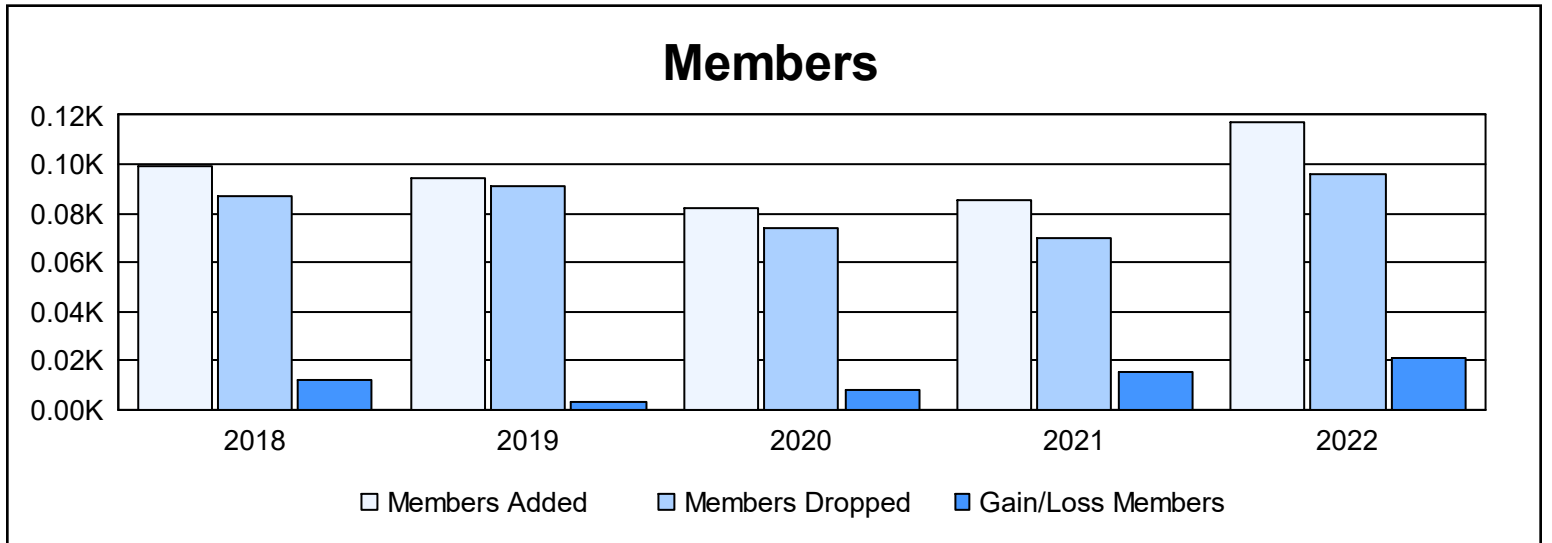

Year	New Clubs	Dropped Clubs	Gain/ Loss Clubs	New Members	Charter Members	Reinstate Members	Transfer Members	Total Member Added	Total Members Dropped	Gain/ Loss Members
2017-2018	0	0	0	87	3	0	9	99	87	12
2018-2019	1	0	1	71	22	1	0	94	91	3
2019-2020	0	0	0	71	0	0	11	82	74	8
2020-2021	1	0	1	58	22	1	4	85	70	15
2021-2022	1	1	0	67	34	3	13	117	96	21
<b>Average</b>	<b>1</b>	<b>0</b>	<b>0</b>	<b>71</b>	<b>16</b>	<b>1</b>	<b>7</b>	<b>95</b>	<b>84</b>	<b>12</b>

### Membership Composition June 2022 Cumulative