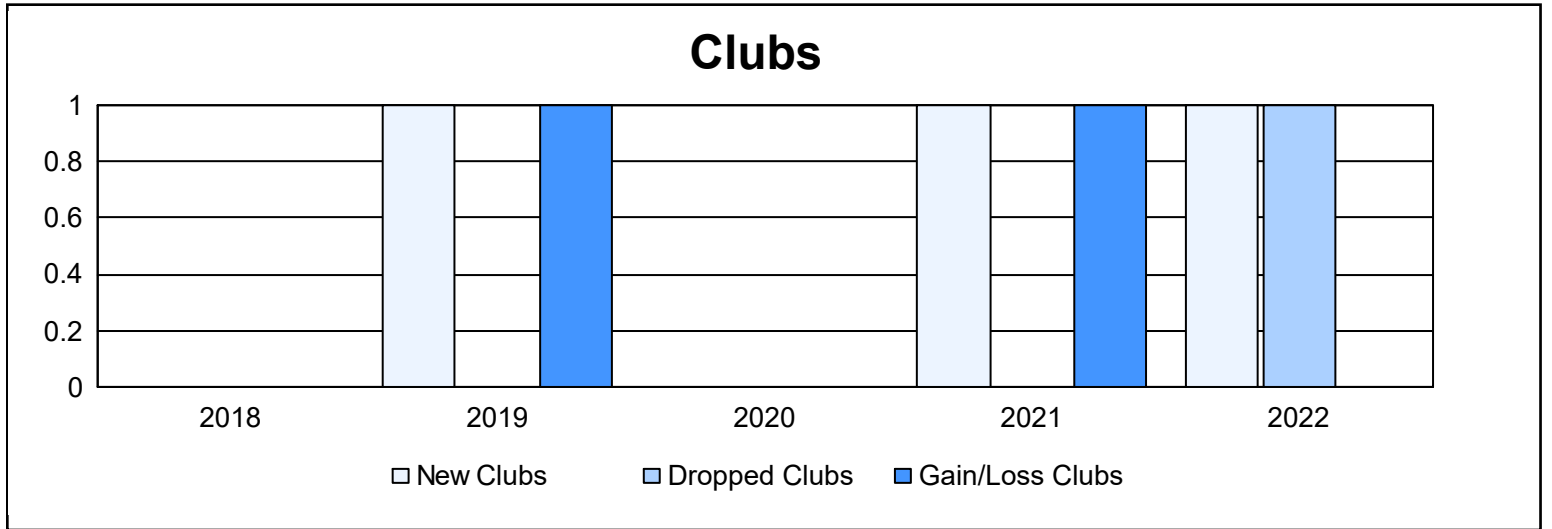

Year	New Clubs	Dropped Clubs	Gain/ Loss Clubs	New Members	Charter Members	Reinstate Members	Transfer Members	Total Member Added	Total Members Dropped	Gain/ Loss Members
2017-2018	0	0	0	87	3	0	9	99	87	12
2018-2019	1	0	1	71	22	1	0	94	91	3
2019-2020	0	0	0	71	0	0	11	82	74	8
2020-2021	1	0	1	58	22	1	4	85	70	15
2021-2022	1	1	0	67	34	3	13	117	96	21
<b>Average</b>	<b>1</b>	<b>0</b>	<b>0</b>	<b>71</b>	<b>16</b>	<b>1</b>	<b>7</b>	<b>95</b>	<b>84</b>	<b>12</b>

### Membership Composition June 2022 Cumulative